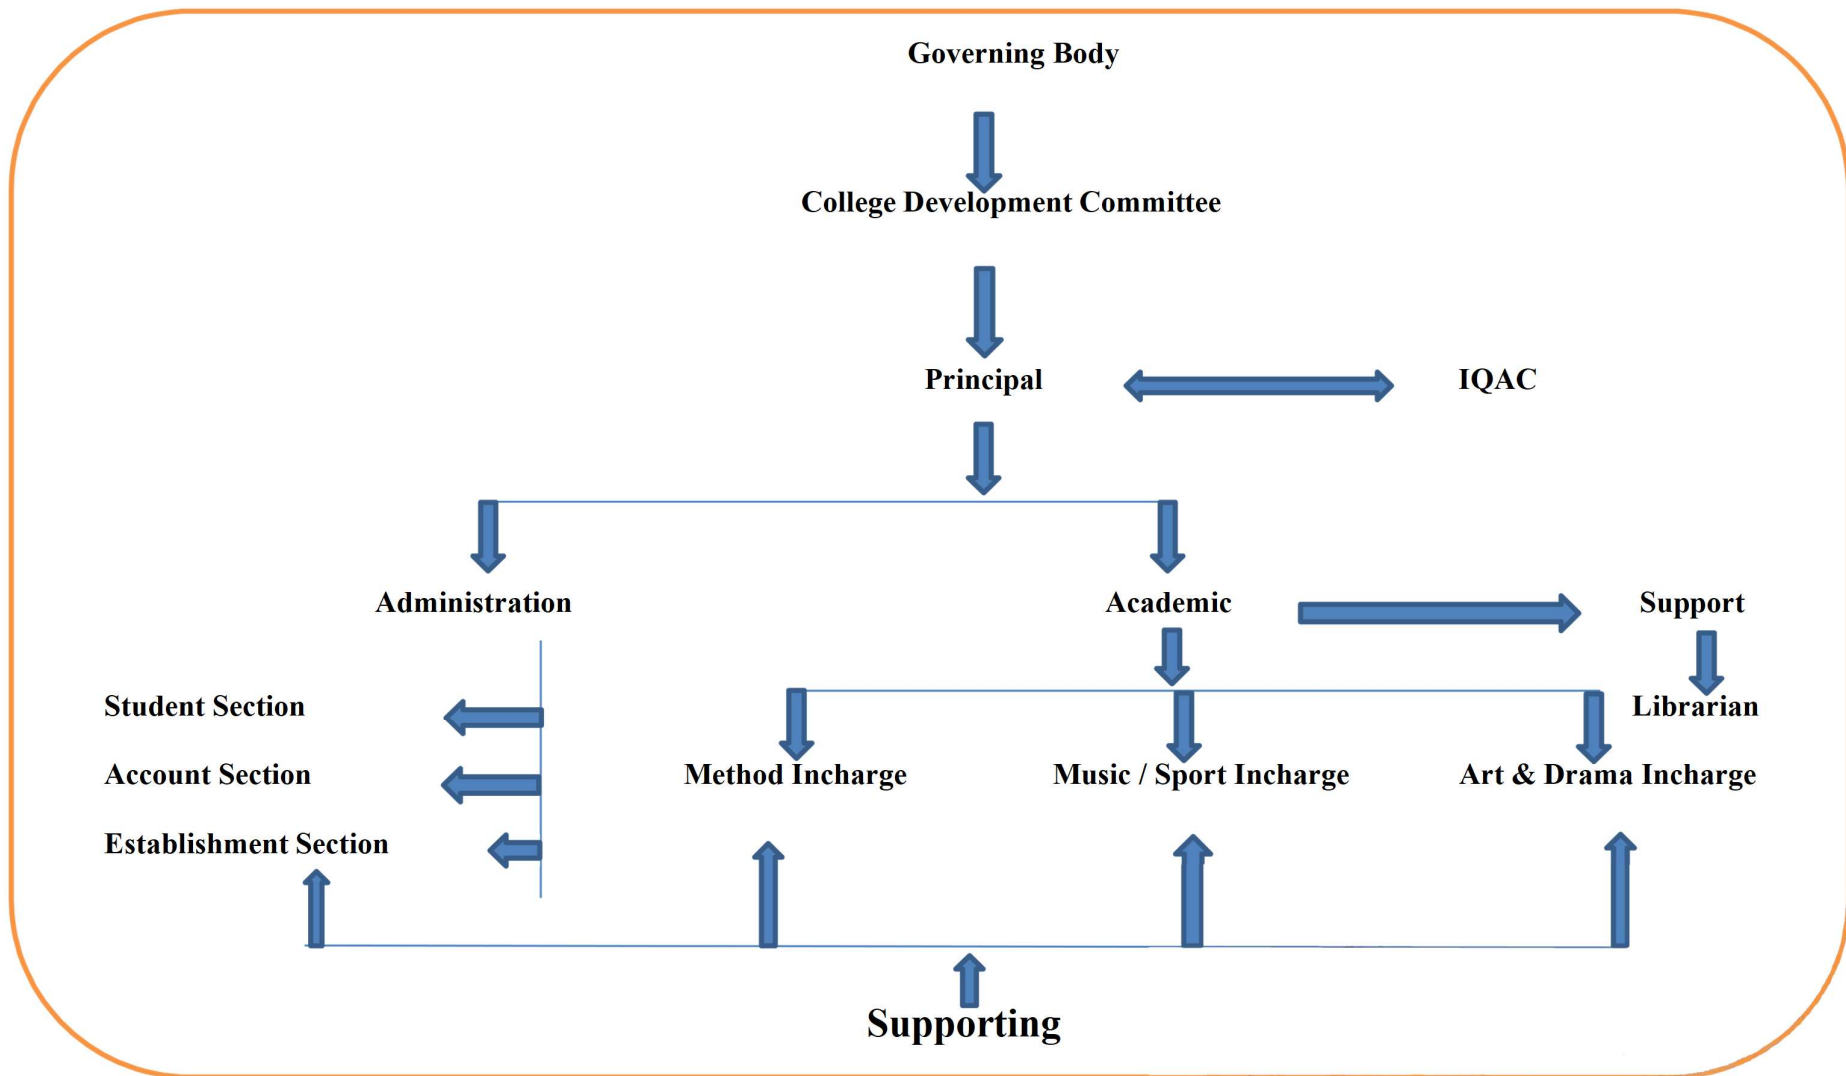

3. Administrative Setup

Orgonogram of College

Bharatiya Gyanvardhini Sabha's

Kantilal Khinwasara B.Ed. College

Laxman Nagar, Thergaon Pune- 411033.

NCTE Code No. : APW00791/123125

Affiliated to University of Pune